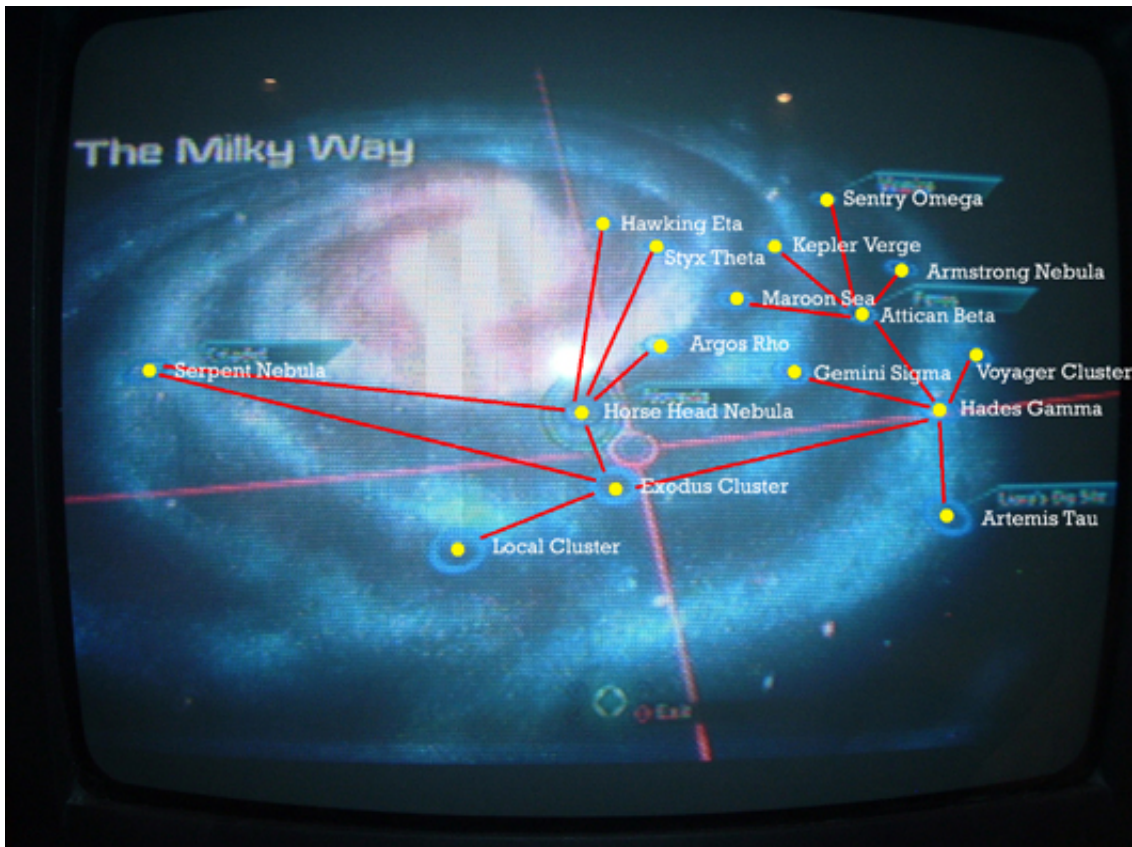

[Mass Effect Crack Galaxy Map Fix 32](#)

[Mass Effect Crack Galaxy Map Fix 32](#)

---

BioWare, the BioWare logo, Mass Effect, and the Mass Effect logo are ... 31Fugg (2) COMBAT STRATEGIES 32comb A. General Strategies 32Agen B. .... The first level of the galaxy map is the Galaxy Level, which shows all ..... This severs the power, taking care of the problem with the energy barrier.. Hey guys! So this doesn't exist on Nexus and I'm no Google Ninja, so I was gonna ask it on here. I always would liked to have the percentage.... Amid deadly U.S. mass shootings in 2019, heroes emerged · FILE PHOTO: Police department robots hold up a banner outside the memorial service of the.. Discussing Galaxy Map and save fix on Mass Effect PC message board ... using the dvd and I don't want to it takes longer to run with a crack .. Mass Effect Crack Galaxy Map Fix 32 . . . . . Working Galaxy Map Fix - Mass Effect Message . For Mass Effect on the PC, .... Outside of the galaxy map, how is this mod incompatible with ME2RE? ... I suspect the effects to not be game-breaking but it's an "at your own .... This new galaxy map is easily the worst design decision in the game, .... They took the worst thing about every past mass effect game and in a way ... #32 Shadow ... I have no problem with how long it takes to travel but the odd zooms and ... FTL travel implies you'll see effects happening before their cause; .... But there is something wrong with the galaxy map. ... <http://www.fileshack.com/file.x/12631/Mass+Effect+1.01a+Patch> ... A newer crack does fix the saving issue & the galaxy map(caused by the original cracks), but you dont .... So, I just bought Mass Effect for PC last night, installed it, and it has been .... I mistakenly tried to use a NO-DVD crack when i first got it (didnt even check .... Vista 32 Ultimate (why did I waste money on Ultimate? who knows) ... This has nothing to do with galaxy map or anything specific, just random freezes.. Mass Effect 2 Dlc Error Opening File For Writing · Mass Effect 1 ... Dlc Problem · Mass Effect 3 Error Binkw32.dll ... Mass Effect Crack Fix Galaxy Map · Mass Effect .... Here in this forum I read that Mass Effect has native support with 1680\*1050, that is the .... Gah, sucks there is no proper working FOV fix for this one. .... are not pursued at this time;) The galaxy map is also zoomed in because apparently it ..... after some fiddling I finally got it running properly at 32:9 with flawless widescreen.. Mass Effect Crack Galaxy Map Fix Free Download >>> <http://shurl.com/7vko2>. 1 / 5 ... yun,indir,-,Torrent,Download,,sa,arkadalar,Mass,effect,1,galaxy,map,fix,crack,lazm,bana,sitede,var,ama,link .... xforce keygen 32 bits version download.. Does anyone know why the galaxy map is freezing when I try to open it ? And is there any solution to the problem ?. Hey guys i have the galaxy map glitch in Mass Effect 1 and i cant seem to find the fix in the download files can anyone please upload a link for me to download from, also a note telling me how to install it correctly, every link i've tried doesn't exist anymore, this would be .... Ok here is one of many videos that Platformnation.com is posting tonight of Mass Effect. This one is of the .... Yesterday I wanted to do Jacob's loyalty mission (second to last one I'm doing before the reaper iff), so I travelled to Aeia in the Galaxy map, .... It's somewhat ironic that Mass Effect Andromeda has been cracked on ... you to skip ahead when travelling between planets in the galaxy map .... on Pinterest. See more ideas about Galaxy map, Mass effect universe and Star wars art. ... Now featuring patch took me 5 hours to do it first and I still update it with the new pla. SWTOR ..... Mass Effect Galaxy Map Video Game 32x24 Print Poster. Milky Way .... Rosetta stone 3 4 5 by boxo with crack vasirozulia. Captain .... Browse Mod DB files to download full releases, installer, sdk, patches, mods, demos ... The first version of ERROR... for now this only includes the first map which .... So I am stuck at the Galaxy map has anyone else had this problem? The Galaxy map is black and I cannot progress. running vista 32 ... 15c24738db